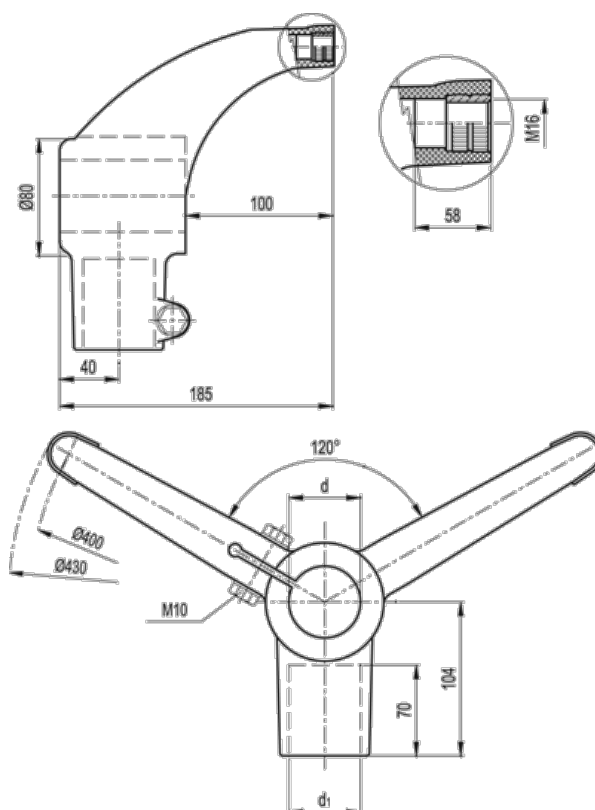

Data Sheet

Article number: 2310419612

Description: E+G Support base with connection joint
BAG2-120-60-48-A

Measures

d (inch) = 2 Gas
d1 (inch) = 1 1/2 Gas
d1 (mm) = 48.3
d mm = 60.3
Weight (g) = 700